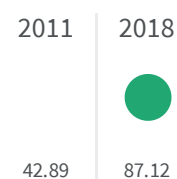

Change of indicators from the second last to the last value

Improvement

No changes

Deterioration

Internet access (%)

What is the percentage of families with a potential internet connection of at least 30 Mbps?