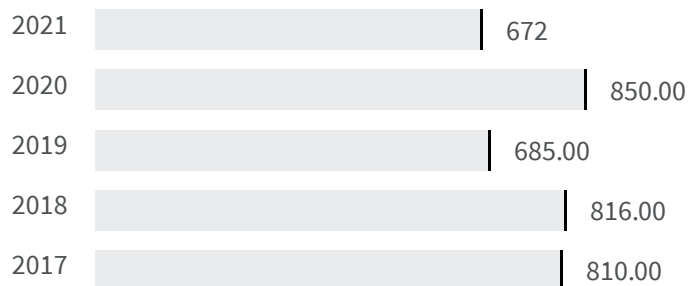

Change of indicators from the second last to the last value

Improvement

No changes

Deterioration

Voter turnout (%)

What is the percentage of the population who voted at the political elections in 2018?

2013	2018
	
75.84	73.22

Legend

 MASSA

Efficiency of the courts (Days)

What is the average duration in number of days of the defined civil proceedings in that year?

2020	2021
	
850.00	672

Legend

 MASSA