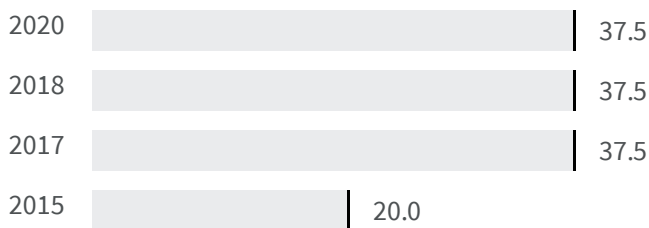

Change of indicators from the second last to the last value

Improvement

No changes

Deterioration

CO2 emissions (Tonnes)

What is the amount of equivalent CO2 in tonnes emitted per inhabitant?

2017 | 2019
6.38 | 6.44

Legend

MASSA

Flood risk (%)

What is the percentage of the population exposed to flood risks on the total population?

2018 | 2020
37.5 | 37.5

Legend

MASSA