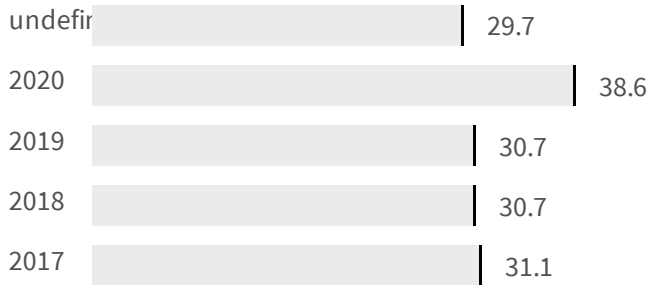

Change of indicators from the second last to the last value

Improvement

No changes

Deterioration

### Separate waste collection (%)

What is the percentage of the separately waste collected on the total amount of urban waste produced?

2019	2020
30.7	38.6

**Legend**

MASSA