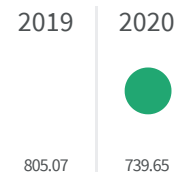

Change of indicators from the second last to the last value

Improvement

No changes

Deterioration

### Separate waste collection (%)

What is the percentage of the separately waste collected on the total amount of urban waste produced?

2019	2020
30.7	38.6

**Legend**

MASSA

## Urban waste production (Kg)

How many kg of urban waste are produced every year per inhabitant?