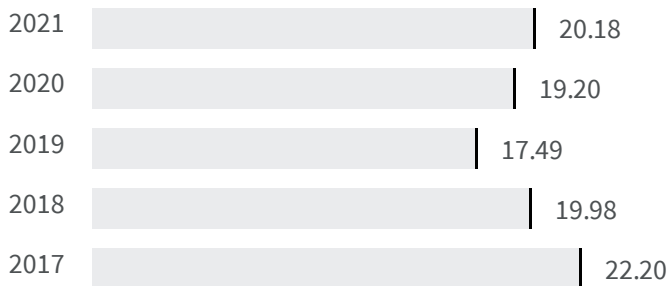

Change of indicators from the second last to the last value

Improvement

No changes

Deterioration

Gender employment gap (%)

What is the difference between the percentage of working men and the percentage of working women?

2020 | 2021
19.20 | 20.18

Legend

MANTOVA

Educational level of women (%)

What is the percentage of women graduates on the total of the graduates?

2011

36.77

Legend