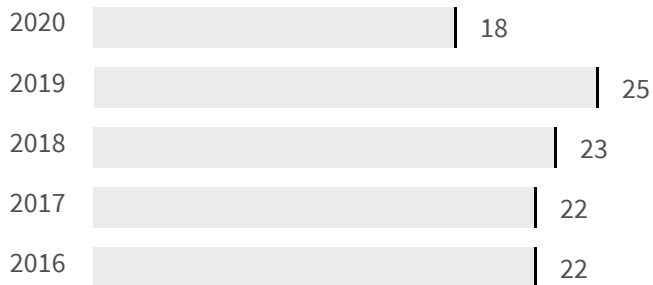

MACERATA

Change of indicators from the second last to the last value

Improvement

No changes

Deterioration

Mobility provided by public transportation (Km)

How many kilometres of travels per inhabitant does the public transportation annually cover?

Legend

MACERATA

2019 | 2020
25 | 18