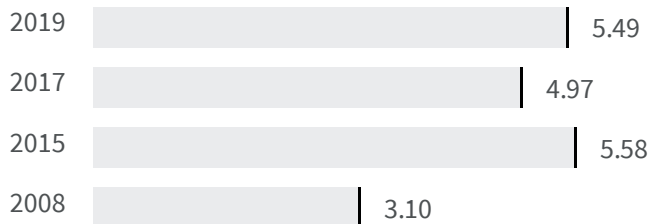

MACERATA

Change of indicators from the second last to the last value

 Improvement

 No changes

 Deterioration

CO2 emissions (Tonnes)

What is the amount of equivalent CO2 in tonnes emitted per inhabitant?

2017 | 2019
4.97 | 5.49

Legend

 MACERATA

Flood risk (%)

What is the percentage of the population exposed to flood risks on the total population?

2018 | 2020
0.4 | 0.5

Legend

 MACERATA