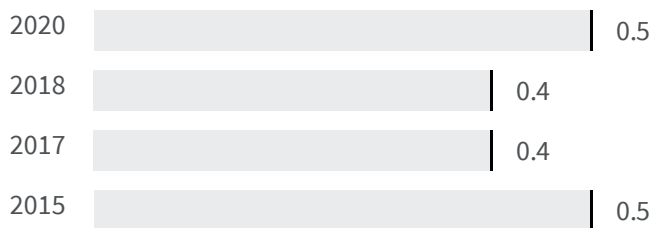

MACERATA

Change of indicators from the second last to the last value

 Improvement

 No changes

 Deterioration

CO2 emissions (Tonnes)

What is the amount of equivalent CO2 in tonnes emitted per inhabitant?

2017 | 2019
4.97 | 5.49

Legend

 MACERATA

Flood risk (%)

What is the percentage of the population exposed to flood risks on the total population?

2018 | 2020
0.4 | 0.5

Legend

 MACERATA