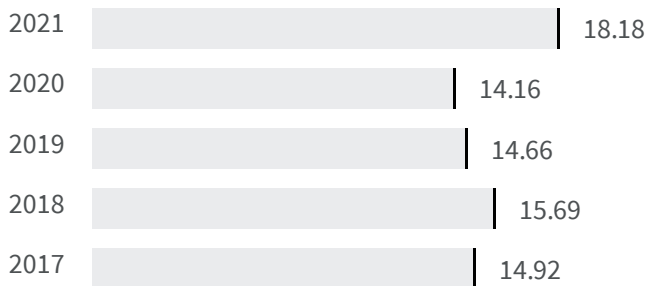

Change of indicators from the second last to the last value

Improvement

No changes

Deterioration

Gender employment gap (%)

What is the difference between the percentage of working men and the percentage of working women?

2020 | 2021
 14.16 | 18.18

Legend

LUCCA

Educational level of women (%)

What is the percentage of women graduates on the total of the graduates?

2011

36.30

Legend