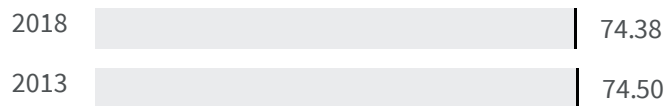

Change of indicators from the second last to the last value

Improvement

No changes

Deterioration

Voter turnout (%)

What is the percentage of the population who voted at the political elections in 2018?

Legend

LUCCA

Efficiency of the courts (Days)

What is the average duration in number of days of the defined civil proceedings in that year?

Legend

LUCCA