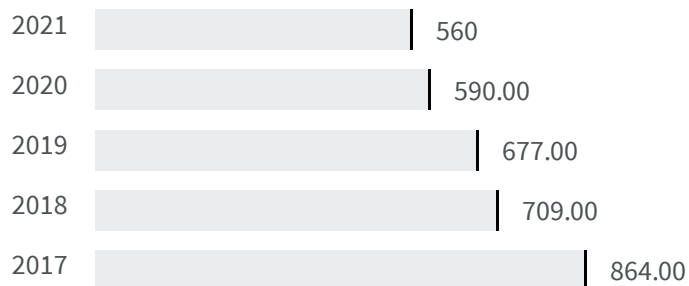

Change of indicators from the second last to the last value

Improvement

No changes

Deterioration

Voter turnout (%)

What is the percentage of the population who voted at the political elections in 2018?

Legend

LUCCA

Efficiency of the courts (Days)

What is the average duration in number of days of the defined civil proceedings in that year?

Legend

LUCCA