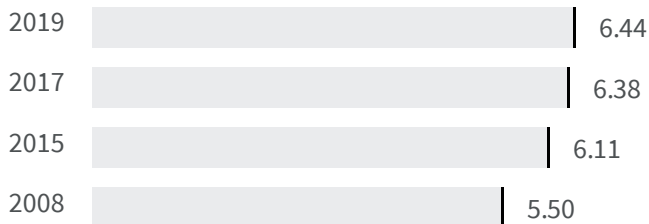

Change of indicators from the second last to the last value

Improvement

No changes

Deterioration

CO2 emissions (Tonnes)

What is the amount of equivalent CO2 in tonnes emitted per inhabitant?

2017 | 2019
6.38 | 6.44

Legend

LUCCA

Flood risk (%)

What is the percentage of the population exposed to flood risks on the total population?

2018 | 2020
30.1 | 34.1

Legend

LUCCA