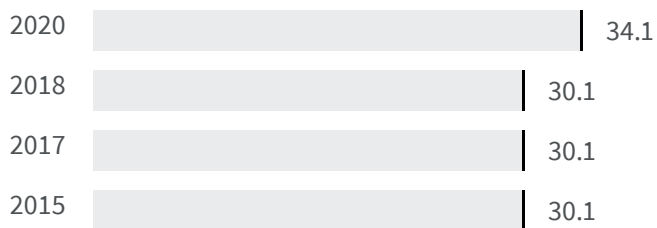

Change of indicators from the second last to the last value

Improvement

No changes

Deterioration

### CO2 emissions (Tonnes)

What is the amount of equivalent CO2 in tonnes emitted per inhabitant?

2017 | 2019  
6.38 | 6.44

**Legend**

LUCCA

### Flood risk (%)

What is the percentage of the population exposed to flood risks on the total population?

2018 | 2020  
30.1 | 34.1

**Legend**

LUCCA