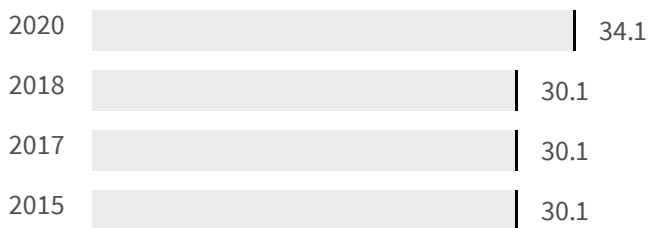

Change of indicators from the second last to the last value

Improvement

No changes

Deterioration

CO2 emissions (Tonnes)

What is the amount of equivalent CO2 in tonnes emitted per inhabitant?

2017 | 2019
6.38 | 6.44

Legend

LUCCA

Flood risk (%)

What is the percentage of the population exposed to flood risks on the total population?

2018 | 2020
30.1 | 34.1

Legend

LUCCA