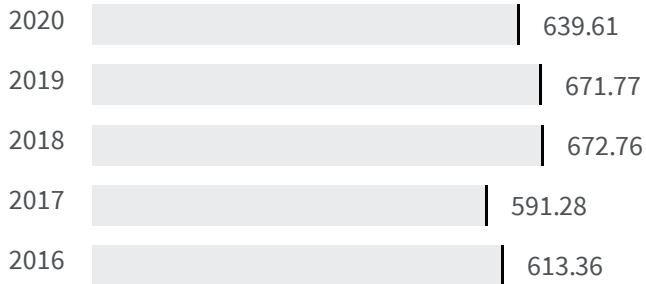

2019	2020
79.3	79.7

Legend

LUCCA

Urban waste production (Kg)

How many kg of urban waste are produced every year per inhabitant?

Legend

LUCCA

Residential waste collection (%)

What is the percentage of the population served by the residential waste collection on the total of the population?

Legend

LUCCA

Ecological areas / Recycling points (m2)

How many square meters per 100.000 inhabitants are designed for ecological islands?