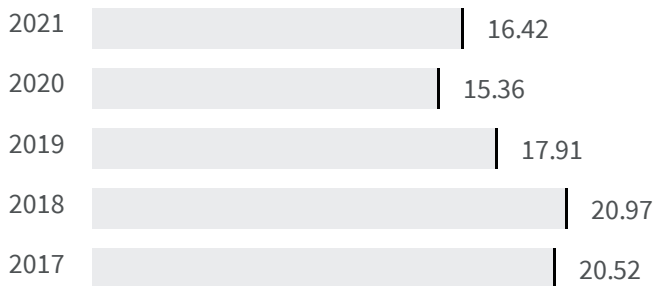

Change of indicators from the second last to the last value

Improvement

No changes

Deterioration

Gender employment gap (%)

What is the difference between the percentage of working men and the percentage of working women?

2020 | 2021
15.36 | 16.42

Legend
LODI

Educational level of women (%)

What is the percentage of women graduates on the total of the graduates?

2011
41.49

Legend
LODI

2017

Women enrolled in the university (%)