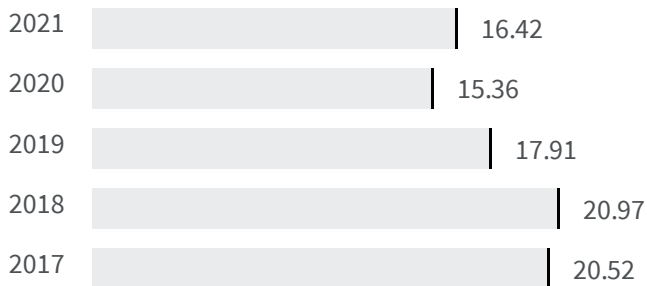

Change of indicators from the second last to the last value

Improvement

No changes

Deterioration

Gender employment gap (%)

What is the difference between the percentage of working men and the percentage of working women?

2020	2021
15.36	16.42

Legend
LODI

Educational level of women (%)

What is the percentage of women graduates on the total of the graduates?

2011
41.49

Legend
LODI

2017

Women enrolled in the university (%)