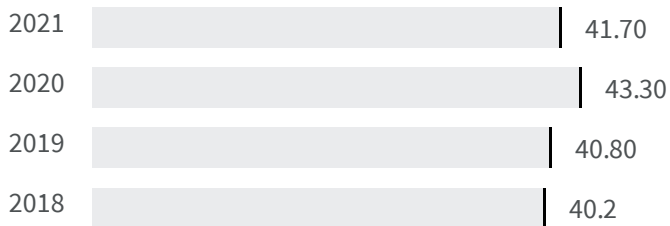

Change of indicators from the second last to the last value

Improvement

No changes

Deterioration

Urban gardens (m2)

2013

How many square meters of dismissed or abandoned land every 100 inhabitants have been converted to the organic crop of fruit and vegetables?

2.95

Legend

■ LODI

Overweight or obesity (%)

2020

2021

What is the percentage of people aged 18 and over who are overweight or obese?

43.30

41.70

Legend

■ LODI