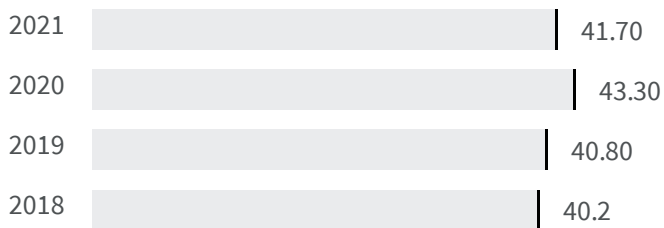

Change of indicators from the second last to the last value

Improvement

No changes

Deterioration

Urban gardens (m2)

2013

How many square meters of dismissed or abandoned land every 100 inhabitants have been converted to the organic crop of fruit and vegetables?

2.95

Legend

LODI

Overweight or obesity (%)

2020

2021

What is the percentage of people aged 18 and over who are overweight or obese?

43.30

41.70

Legend

LODI