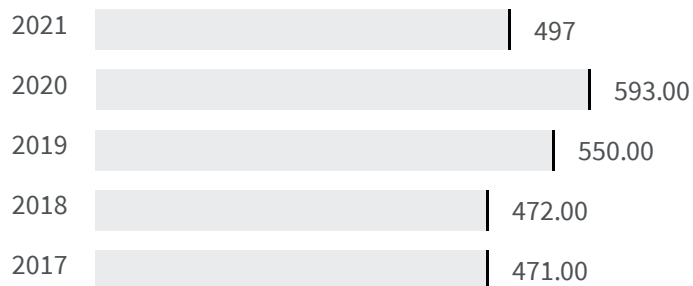

Change of indicators from the second last to the last value

Improvement

No changes

Deterioration

Voter turnout (%)

What is the percentage of the population who voted at the political elections in 2018?

Legend

LODI

Efficiency of the courts (Days)

What is the average duration in number of days of the defined civil proceedings in that year?

Legend

LODI