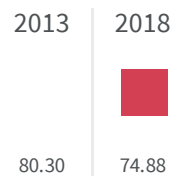

Change of indicators from the second last to the last value

Improvement

No changes

Deterioration

Voter turnout (%)

What is the percentage of the population who voted at the political elections in 2018?

Legend

LODI

Efficiency of the courts (Days)

What is the average duration in number of days of the defined civil proceedings in that year?

Legend

LODI