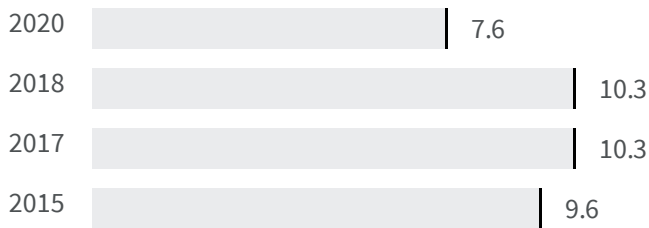

Change of indicators from the second last to the last value

Improvement

No changes

Deterioration

CO2 emissions (Tonnes)

What is the amount of equivalent CO2 in tonnes emitted per inhabitant?

2017 | 2019

7.91 | 7.43

Legend

LODI

Flood risk (%)

What is the percentage of the population exposed to flood risks on the total population?

2018 | 2020

10.3 | 7.6

Legend

LODI