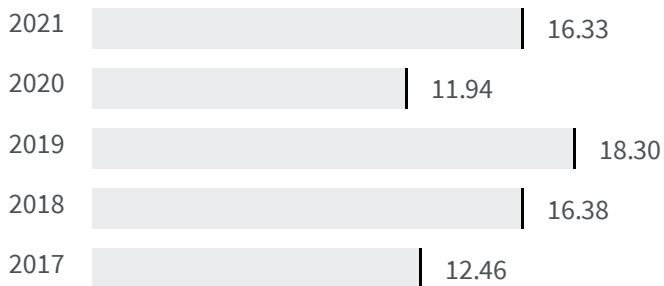

Change of indicators from the second last to the last value

Improvement

No changes

Deterioration

Gender employment gap (%)

What is the difference between the percentage of working men and the percentage of working women?

2020 | 2021
11.94 | 16.33

Legend

LIVORNO

Educational level of women (%)

What is the percentage of women graduates on the total of the graduates?

2011

27.11

Legend