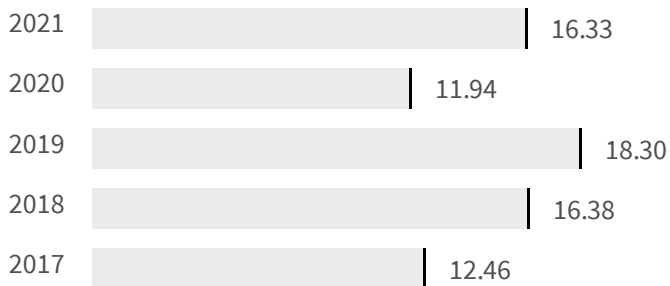

Change of indicators from the second last to the last value

Improvement

No changes

Deterioration

### Gender employment gap (%)

What is the difference between the percentage of working men and the percentage of working women?

2020 | 2021  
11.94 | 16.33

**Legend**

LIVORNO