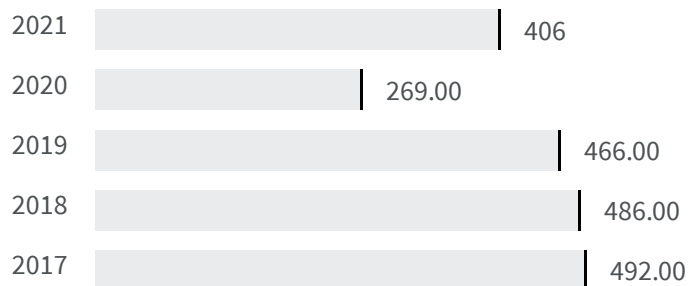

Change of indicators from the second last to the last value

Improvement

No changes

Deterioration

Voter turnout (%)

What is the percentage of the population who voted at the political elections in 2018?

2013	2018
79.78	76.17

Legend

LIVORNO

Efficiency of the courts (Days)

What is the average duration in number of days of the defined civil proceedings in that year?

2020	2021
269.00	406

Legend

LIVORNO