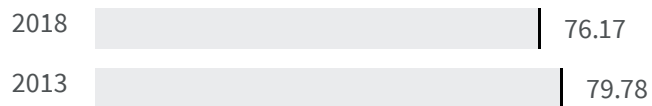

Change of indicators from the second last to the last value

Improvement

No changes

Deterioration

Voter turnout (%)

What is the percentage of the population who voted at the political elections in 2018?

2013	2018
79.78	76.17

Legend

LIVORNO

Efficiency of the courts (Days)

What is the average duration in number of days of the defined civil proceedings in that year?

2020	2021
269.00	406

Legend

LIVORNO