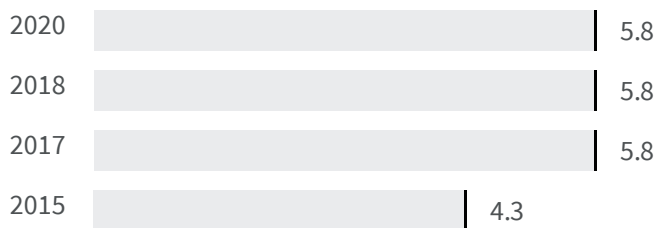

Change of indicators from the second last to the last value

Improvement

No changes

Deterioration

CO2 emissions (Tonnes)

What is the amount of equivalent CO2 in tonnes emitted per inhabitant?

2017 | 2019

6.38 | 6.44

Legend

LIVORNO

Flood risk (%)

What is the percentage of the population exposed to flood risks on the total population?

2018 | 2020

5.8 | 5.8

Legend

LIVORNO