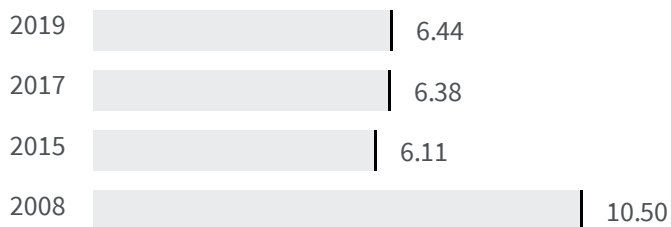

Change of indicators from the second last to the last value

Improvement

No changes

Deterioration

CO2 emissions (Tonnes)

What is the amount of equivalent CO2 in tonnes emitted per inhabitant?

2017 | 2019

6.38 | 6.44

Legend

LIVORNO

Flood risk (%)

What is the percentage of the population exposed to flood risks on the total population?

2018 | 2020

5.8 | 5.8

Legend

LIVORNO