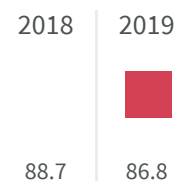

Residential waste collection (%)

What is the percentage of the population served by the residential waste collection on the total of the population?