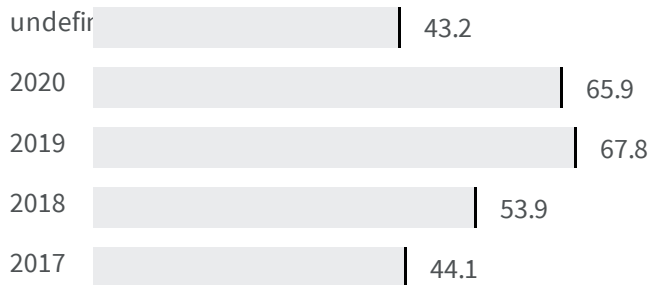

Change of indicators from the second last to the last value

Improvement

No changes

Deterioration

Separate waste collection (%)

What is the percentage of the separately waste collected on the total amount of urban waste produced?

2019	2020
67.8	65.9

Legend

LIVORNO