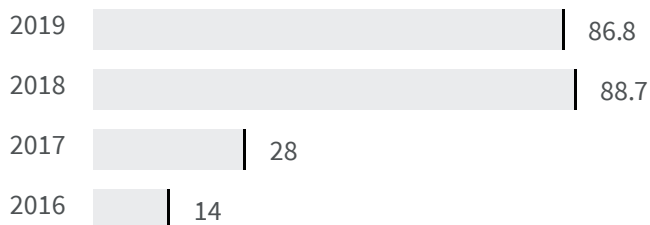

Legend

LIVORNO

Ecological areas / Recycling points (m2)

How many square meters per 100.000 inhabitants are designed for ecological islands?

2015

43.92

Legend

LIVORNO