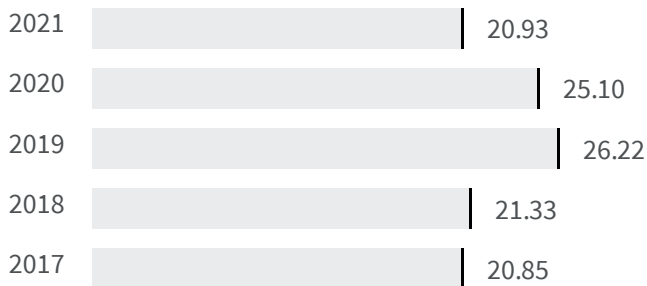

Change of indicators from the second last to the last value

Improvement

No changes

Deterioration

### Gender employment gap (%)

What is the difference between the percentage of working men and the percentage of working women?

2020 | 2021  
25.10 | 20.93

**Legend**

LECCE