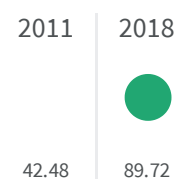

Change of indicators from the second last to the last value

Improvement

No changes

Deterioration

Internet access (%)

What is the percentage of families with a potential internet connection of at least 30 Mbps?