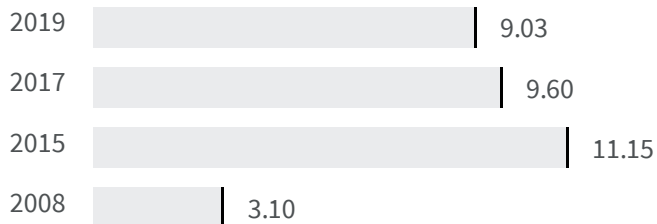

Change of indicators from the second last to the last value

Improvement

No changes

Deterioration

### CO2 emissions (Tonnes)

What is the amount of equivalent CO2 in tonnes emitted per inhabitant?

2017 | 2019

9.60 | 9.03