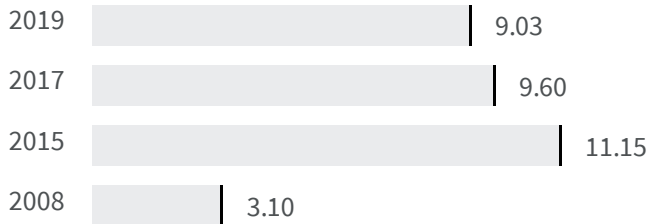

Change of indicators from the second last to the last value

Improvement

No changes

Deterioration

CO2 emissions (Tonnes)

What is the amount of equivalent CO2 in tonnes emitted per inhabitant?

2017 | 2019
9.60 | 9.03

Legend

LECCE

Flood risk (%)

What is the percentage of the population exposed to flood risks on the total population?

2018 | 2020
0.0 | 4.4

Legend

LECCE