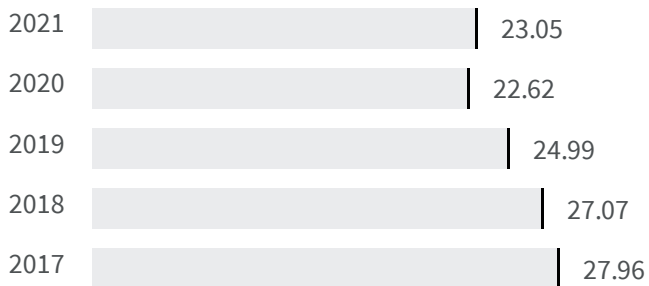

Change of indicators from the second last to the last value

Improvement

No changes

Deterioration

Gender employment gap (%)

What is the difference between the percentage of working men and the percentage of working women?

Legend

■ LATINA

Educational level of women (%)

What is the percentage of women graduates on the total of the graduates?

2011

33.26

Legend

■ LATINA