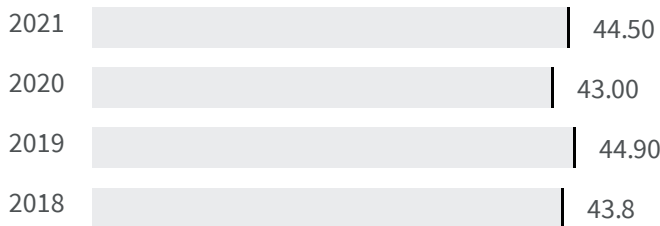

### Overweight or obesity (%)

2020

2021

What is the percentage of people aged 18 and over who are overweight or obese?

43.00

44.50

**Legend**

LATINA