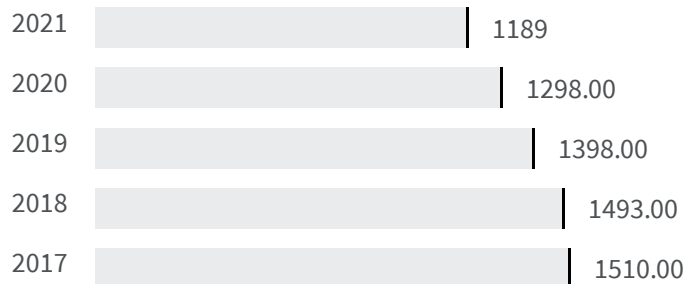

Change of indicators from the second last to the last value

Improvement

No changes

Deterioration

Voter turnout (%)

What is the percentage of the population who voted at the political elections in 2018?

Legend

LATINA

Efficiency of the courts (Days)

What is the average duration in number of days of the defined civil proceedings in that year?

Legend

LATINA