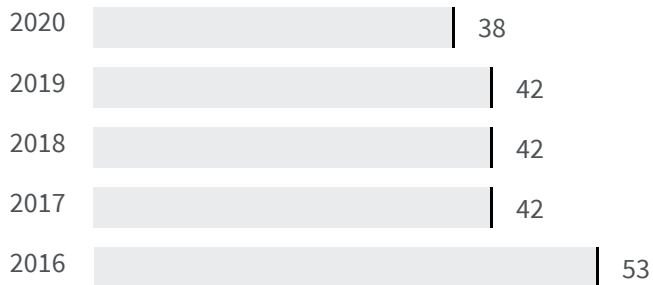

Change of indicators from the second last to the last value

Improvement

No changes

Deterioration

Mobility provided by public transportation (Km)

How many kilometres of travels per inhabitant does the public transportation annually cover?

2019 | 2020
42 | 38

Legend

LA SPEZIA