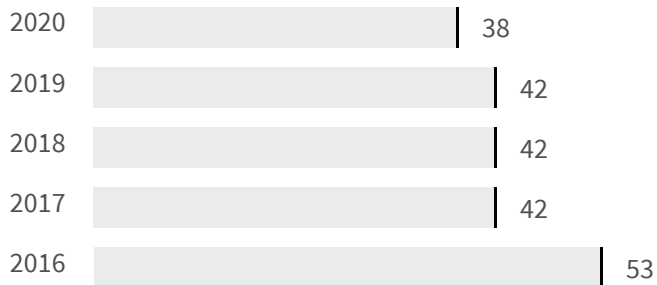

Change of indicators from the second last to the last value

Improvement

No changes

Deterioration

Mobility provided by public transportation (Km)

How many kilometres of travels per inhabitant does the public transportation annually cover?

Legend

LA SPEZIA