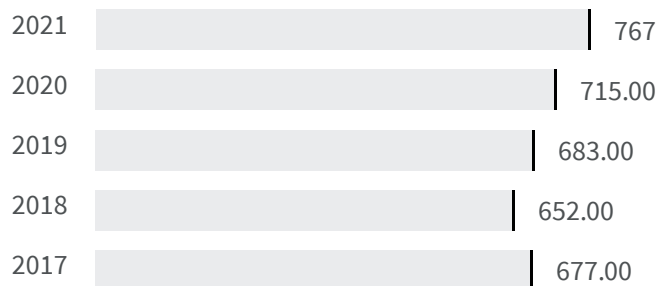

Efficiency of the courts (Days)

What is the average duration in number of days of the defined civil proceedings in that year?