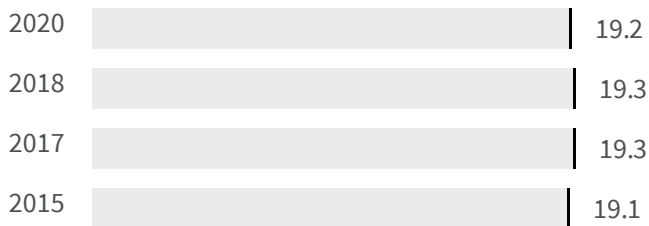

LA SPEZIA

Change of indicators from the second last to the last value

Improvement

No changes

Deterioration

CO2 emissions (Tonnes)

What is the amount of equivalent CO2 in tonnes emitted per inhabitant?

2017 | 2019
7.00 | 6.00

Legend

LA SPEZIA

Flood risk (%)

What is the percentage of the population exposed to flood risks on the total population?

2018 | 2020
19.3 | 19.2

Legend

LA SPEZIA