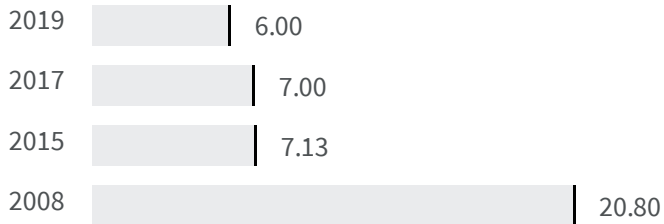

LA SPEZIA

Change of indicators from the second last to the last value

Improvement

No changes

Deterioration

CO2 emissions (Tonnes)

What is the amount of equivalent CO2 in tonnes emitted per inhabitant?

2017 | 2019
7.00 | 6.00

Legend

LA SPEZIA

Flood risk (%)

What is the percentage of the population exposed to flood risks on the total population?

2018 | 2020
19.3 | 19.2

Legend

LA SPEZIA