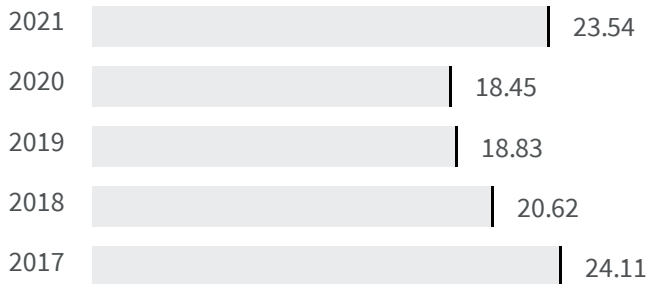

Change of indicators from the second last to the last value

Improvement

No changes

Deterioration

Gender employment gap (%)

What is the difference between the percentage of working men and the percentage of working women?

2020 | 2021
18.45 | 23.54

Legend

L'AQUILA

Educational level of women (%)

What is the percentage of women graduates on the total of the graduates?

2011

49.76

Legend