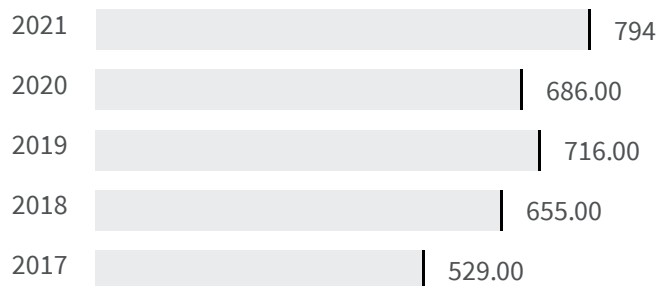

74.18 | 76.48

Legend

■ L'AQUILA

Efficiency of the courts (Days)

What is the average duration in number of days of the defined civil proceedings in that year?

2020 | 2021

686.00 | 794

Legend

■ L'AQUILA