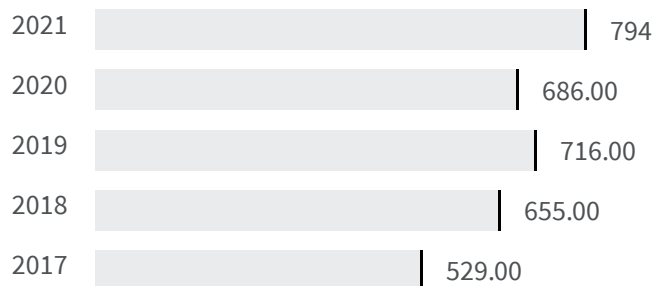

74.18 | 76.48

Legend

■ L'AQUILA

Efficiency of the courts (Days)

What is the average duration in number of days of the defined civil proceedings in that year?

2020 | 2021

686.00 | 794

Legend

■ L'AQUILA