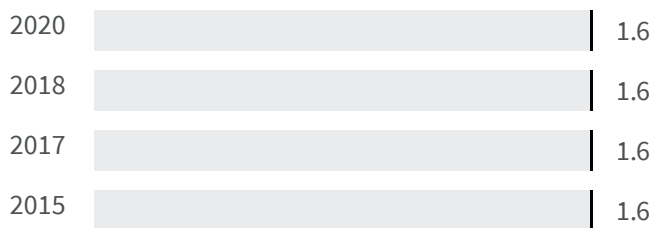

Change of indicators from the second last to the last value

Improvement

No changes

Deterioration

CO2 emissions (Tonnes)

What is the amount of equivalent CO2 in tonnes emitted per inhabitant?

2017	2019
5.52	5.73

Legend

L'AQUILA

Flood risk (%)

What is the percentage of the population exposed to flood risks on the total population?

2018	2020
1.6	1.6

Legend

L'AQUILA