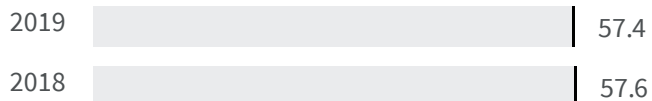

Residential waste collection (%)

What is the percentage of the population served by the residential waste collection on the total of the population?

Legend

L'AQUILA