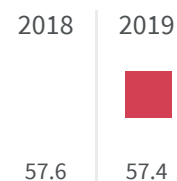

Ecological areas / Recycling points (m2)

How many square meters per 100.000 inhabitants are designed for ecological islands?

There are no data available yet!