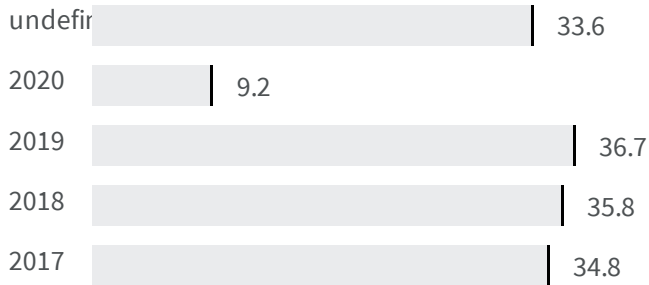

Change of indicators from the second last to the last value

Improvement

No changes

Deterioration

Separate waste collection (%)

What is the percentage of the separately waste collected on the total amount of urban waste produced?

2019	2020
36.7	9.2

Legend

■ L'AQUILA