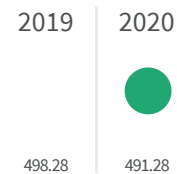

Change of indicators from the second last to the last value

Improvement

No changes

Deterioration

Separate waste collection (%)

What is the percentage of the separately waste collected on the total amount of urban waste produced?

2019	2020
36.7	9.2

Legend

L'AQUILA

Urban waste production (Kg)

How many kg of urban waste are produced every year per inhabitant?

Legend

L'AQUILA

Residential waste collection (%)