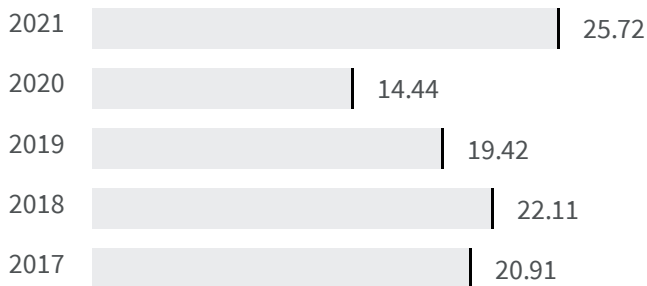

Change of indicators from the second last to the last value

Improvement

No changes

Deterioration

Gender employment gap (%)

What is the difference between the percentage of working men and the percentage of working women?

2020	2021
14.44	25.72

Legend

ISERNIA

Educational level of women (%)

What is the percentage of women graduates on the total of the graduates?

2011

47.69

Legend