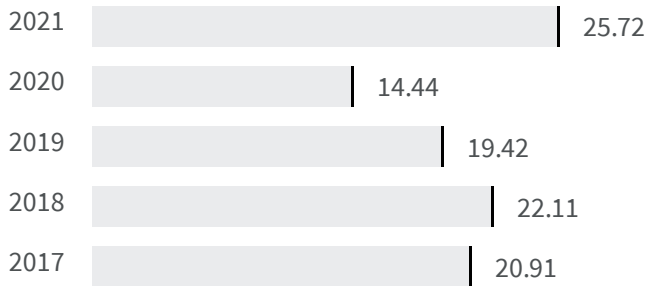

Change of indicators from the second last to the last value

Improvement

No changes

Deterioration

Gender employment gap (%)

What is the difference between the percentage of working men and the percentage of working women?

2020	2021
14.44	25.72

Legend

■ ISERNIA

Educational level of women (%)

What is the percentage of women graduates on the total of the graduates?

2011

47.69

Legend