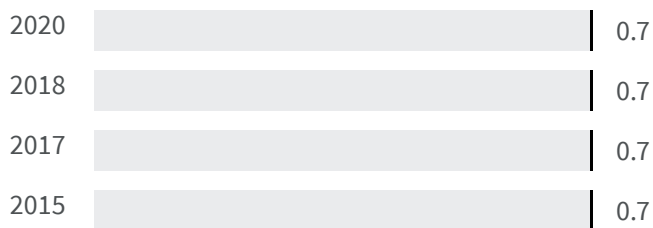

Change of indicators from the second last to the last value

Improvement

No changes

Deterioration

CO2 emissions (Tonnes)

What is the amount of equivalent CO2 in tonnes emitted per inhabitant?

2017 | 2019
8.94 | 10.51

Legend

ISERNIA

Flood risk (%)

What is the percentage of the population exposed to flood risks on the total population?

2018 | 2020
0.7 | 0.7

Legend

ISERNIA