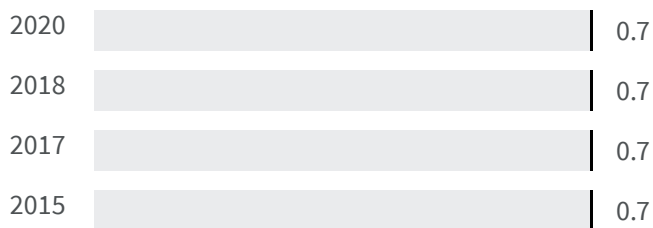

Change of indicators from the second last to the last value

 Improvement

 No changes

 Deterioration

CO2 emissions (Tonnes)

What is the amount of equivalent CO2 in tonnes emitted per inhabitant?

2017 | 2019

 8.94 | 10.51

Legend

 ISERNIA

Flood risk (%)

What is the percentage of the population exposed to flood risks on the total population?

2018 | 2020

 0.7 | 0.7

Legend

 ISERNIA