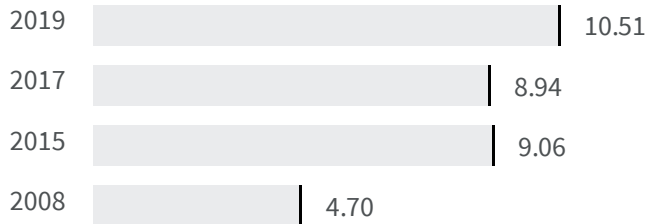

Change of indicators from the second last to the last value

 Improvement

 No changes

 Deterioration

CO2 emissions (Tonnes)

What is the amount of equivalent CO2 in tonnes emitted per inhabitant?

2017 | 2019

 8.94 | 10.51

Legend

 ISERNIA

Flood risk (%)

What is the percentage of the population exposed to flood risks on the total population?

2018 | 2020

 0.7 | 0.7

Legend

 ISERNIA