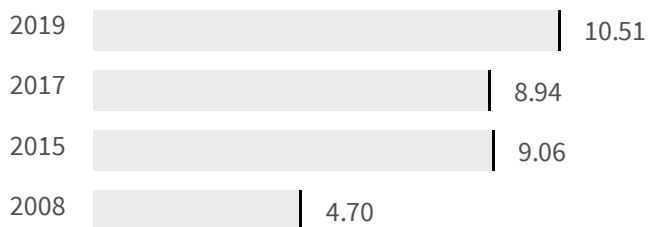

Change of indicators from the second last to the last value

Improvement

No changes

Deterioration

CO2 emissions (Tonnes)

What is the amount of equivalent CO2 in tonnes emitted per inhabitant?

2017 | 2019
8.94 | 10.51

Legend

ISERNIA

Flood risk (%)

What is the percentage of the population exposed to flood risks on the total population?

2018 | 2020
0.7 | 0.7

Legend

ISERNIA