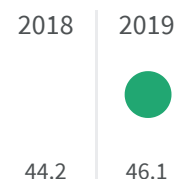

Residential waste collection (%)

What is the percentage of the population served by the residential waste collection on the total of the population?