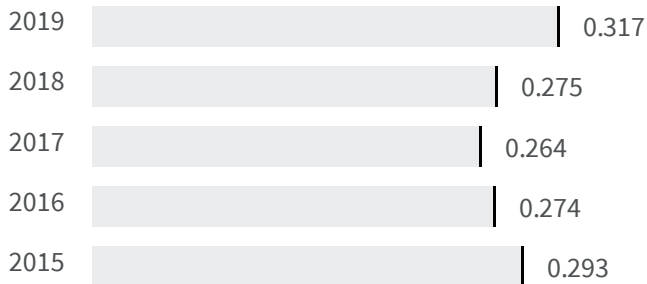

Change of indicators from the second last to the last value

Improvement

No changes

Deterioration

GINI Coefficient (Value)

What is the GINI coefficient of the city, representing the income or wealth distribution of the residents, and most commonly used to measure inequalities?

2018	2019
0.275	0.317

Legend

■ ISERNIA

Digital divide (%)

What is the percentage of the population excluded from the mobile and fixed-line broadband?

2013

3.7

Legend

■ ISERNIA