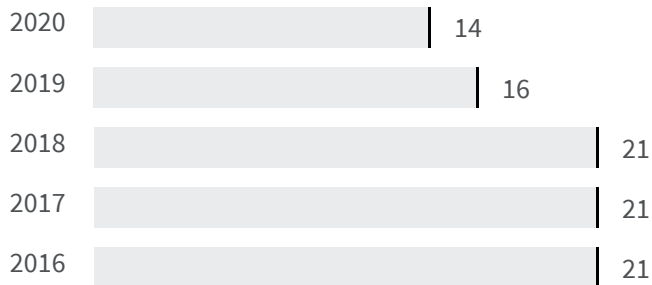

Change of indicators from the second last to the last value

Improvement

No changes

Deterioration

Mobility provided by public transportation (Km)

How many kilometres of travels per inhabitant does the public transportation annually cover?

Legend

IMPERIA