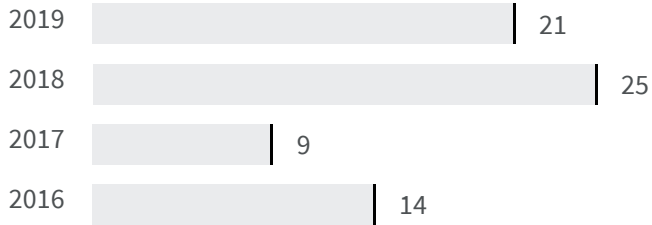

### Legend

IMPERIA

## Deaths for suicide and intentional self-harm (Number)

2018 | 2019

What is the total number of deaths caused by suicide and intentional self-harm based on the territory of residence?

25 | 21