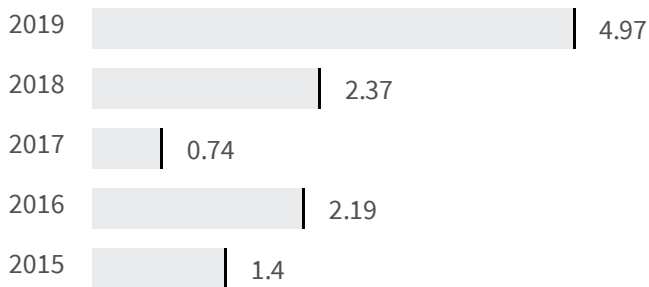

Legend

IMPERIA