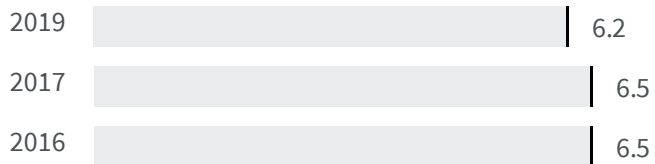

2020 | 2021

81.601 | 81.997

Legend

IMPERIA

Life expectancy at 65 years (Years)

How many years a person aged 65 can expect to live if subjected throughout his or her life to the current mortality conditions?

Legend

IMPERIA

Deaths and injuries in road accidents (Number)

How many deaths or injuries in road accidents occurred per 1000 inhabitants?

Legend

IMPERIA

Deaths for suicide and intentional self-harm (Number)