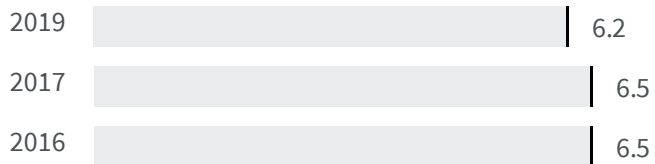

Deaths and injuries in road accidents (Number)

How many deaths or injuries in road accidents occurred per 1000 inhabitants?