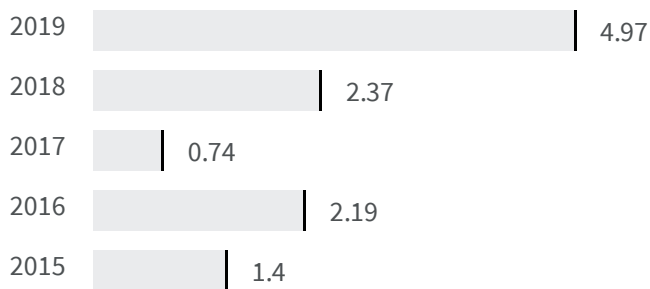

2020 | 2021

81.601 | 81.997

Legend

IMPERIA

Life expectancy at 65 years (Years)

How many years a person aged 65 can expect to live if subjected throughout his or her life to the current mortality conditions?

Legend

IMPERIA

Deaths and injuries in road accidents (Number)

How many deaths or injuries in road accidents occurred per 1000 inhabitants?

Legend

IMPERIA

Deaths for suicide and intentional self-harm (Number)

2018 | 2019

What is the total number of deaths caused by suicide and intentional self-harm based on the territory of residence?

25 | 21

Legend

IMPERIA

Infant mortality rate (Number)

2018 | 2019

What is the total number of deaths of children under one year of age, expressed per 1000 live births?

2.37 | 4.97

Legend

IMPERIA