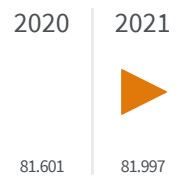

Change of indicators from the second last to the last value

Improvement

No changes

Deterioration

## Life expectancy at birth (Years)

How many years a new-born child can expect to live if subjected throughout his or her life to the current mortality conditions?

## Life expectancy at 65 years (Years)

How many years a person aged 65 can expect to live if subjected throughout his or her life to the current mortality conditions?