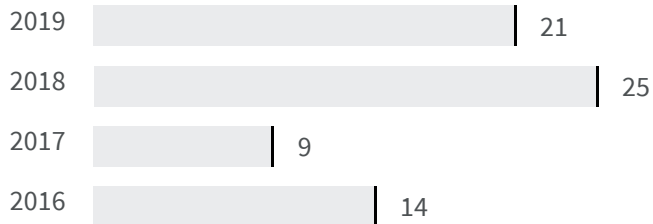

2020 | 2021

81.601 | 81.997

Legend

IMPERIA

Life expectancy at 65 years (Years)

How many years a person aged 65 can expect to live if subjected throughout his or her life to the current mortality conditions?

Legend

IMPERIA

Deaths and injuries in road accidents (Number)

How many deaths or injuries in road accidents occurred per 1000 inhabitants?

Legend

IMPERIA

Deaths for suicide and intentional self-harm (Number)

2018 | 2019

What is the total number of deaths caused by suicide and intentional self-harm based on the territory of residence?

25 | 21

Legend

IMPERIA

Infant mortality rate (Number)

2018 | 2019

What is the total number of deaths of children under one year of age, expressed per 1000 live births?