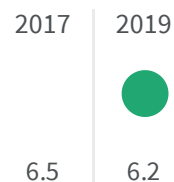

Legend

IMPERIA