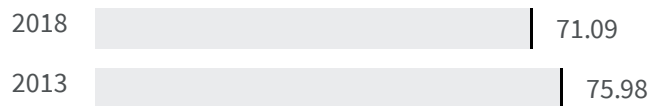

Change of indicators from the second last to the last value

Improvement

No changes

Deterioration

Voter turnout (%)

What is the percentage of the population who voted at the political elections in 2018?

2013	2018
75.98	71.09

Legend

IMPERIA

Efficiency of the courts (Days)

What is the average duration in number of days of the defined civil proceedings in that year?

2020	2021
894.00	712

Legend

IMPERIA