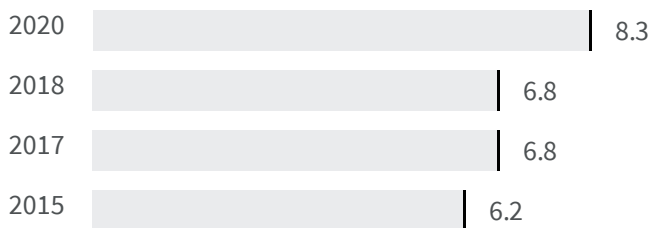

Change of indicators from the second last to the last value

Improvement

No changes

Deterioration

### CO2 emissions (Tonnes)

What is the amount of equivalent CO2 in tonnes emitted per inhabitant?

2017 | 2019  
7.00 | 6.00

**Legend**

IMPERIA

### Flood risk (%)

What is the percentage of the population exposed to flood risks on the total population?

2018 | 2020  
6.8 | 8.3

**Legend**

IMPERIA