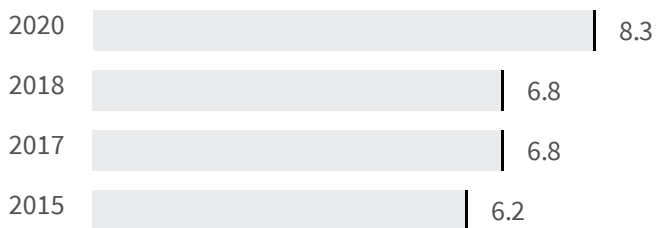

Change of indicators from the second last to the last value

 Improvement

 No changes

 Deterioration

CO2 emissions (Tonnes)

What is the amount of equivalent CO2 in tonnes emitted per inhabitant?

2017 | 2019
7.00 | 6.00

Legend

 IMPERIA

Flood risk (%)

What is the percentage of the population exposed to flood risks on the total population?

2018 | 2020
6.8 | 8.3

Legend

 IMPERIA