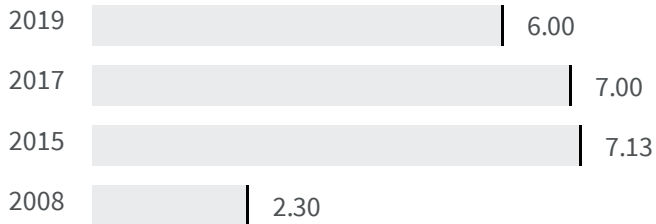

Change of indicators from the second last to the last value

 Improvement

 No changes

 Deterioration

CO2 emissions (Tonnes)

What is the amount of equivalent CO2 in tonnes emitted per inhabitant?

2017 | 2019
7.00 | 6.00

Legend

 IMPERIA

Flood risk (%)

What is the percentage of the population exposed to flood risks on the total population?

2018 | 2020
6.8 | 8.3

Legend

 IMPERIA