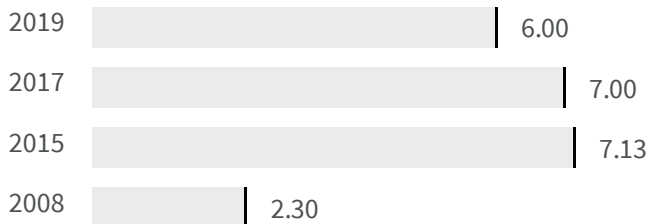

Change of indicators from the second last to the last value

Improvement

No changes

Deterioration

### CO2 emissions (Tonnes)

What is the amount of equivalent CO2 in tonnes emitted per inhabitant?

2017 | 2019  
7.00 | 6.00

**Legend**

IMPERIA