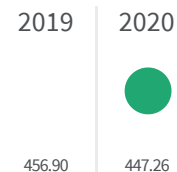

2019	2020
66.9	67.9

Legend

IMPERIA

Urban waste production (Kg)

How many kg of urban waste are produced every year per inhabitant?

Legend

IMPERIA

Residential waste collection (%)

What is the percentage of the population served by the residential waste collection on the total of the population?

Legend

IMPERIA

Ecological areas / Recycling points (m2)

How many square meters per 100.000 inhabitants are designed for ecological islands?