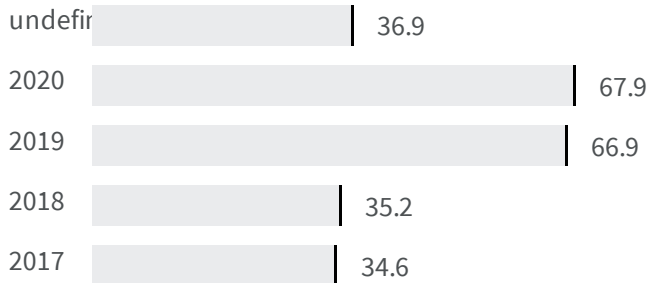

Change of indicators from the second last to the last value

Improvement

No changes

Deterioration

Separate waste collection (%)

What is the percentage of the separately waste collected on the total amount of urban waste produced?

2019	2020
66.9	67.9

Legend

IMPERIA

Urban waste production (Kg)

How many kg of urban waste are produced every year per inhabitant?

Legend

IMPERIA

Residential waste collection (%)