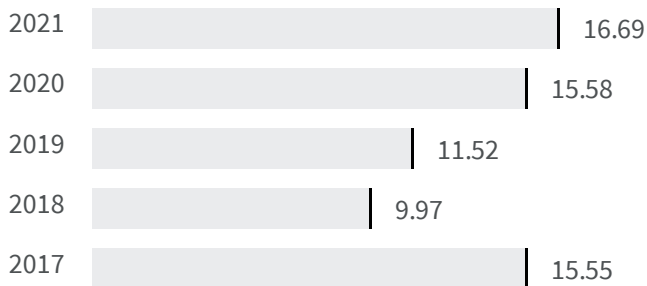

Change of indicators from the second last to the last value

Improvement

No changes

Deterioration

Gender employment gap (%)

What is the difference between the percentage of working men and the percentage of working women?

2020 | 2021
15.58 | 16.69

Legend

GROSSETO

Educational level of women (%)

What is the percentage of women graduates on the total of the graduates?

2011

32.20

Legend