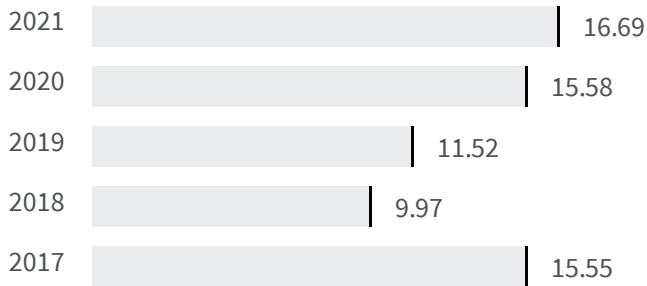

Change of indicators from the second last to the last value

Improvement

No changes

Deterioration

Gender employment gap (%)

What is the difference between the percentage of working men and the percentage of working women?

2020 | 2021
15.58 | 16.69

Legend

GROSSETO

Educational level of women (%)

What is the percentage of women graduates on the total of the graduates?

2011

32.20

Legend