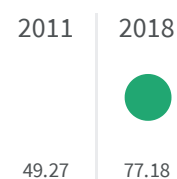

Change of indicators from the second last to the last value

Improvement

No changes

Deterioration

Internet access (%)

What is the percentage of families with a potential internet connection of at least 30 Mbps?