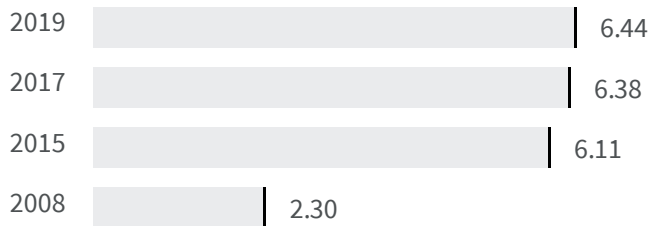

Change of indicators from the second last to the last value

Improvement

No changes

Deterioration

CO2 emissions (Tonnes)

What is the amount of equivalent CO2 in tonnes emitted per inhabitant?

2017 | 2019
6.38 | 6.44

Legend

GROSSETO

Flood risk (%)

What is the percentage of the population exposed to flood risks on the total population?

2018 | 2020
4.6 | 4.6

Legend

GROSSETO