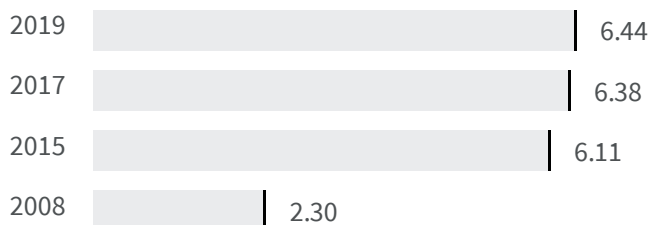

Change of indicators from the second last to the last value

Improvement

No changes

Deterioration

CO2 emissions (Tonnes)

What is the amount of equivalent CO2 in tonnes emitted per inhabitant?

2017 | 2019

6.38 | 6.44

Legend

GROSSETO

Flood risk (%)

What is the percentage of the population exposed to flood risks on the total population?

2018 | 2020

4.6 | 4.6

Legend

GROSSETO