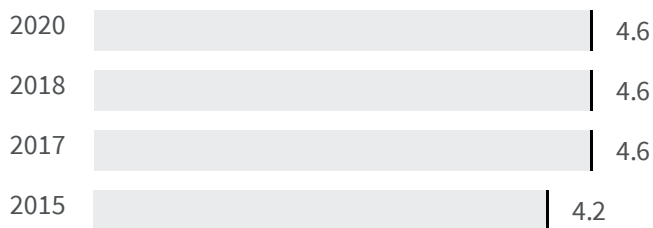

Change of indicators from the second last to the last value

Improvement

No changes

Deterioration

CO2 emissions (Tonnes)

What is the amount of equivalent CO2 in tonnes emitted per inhabitant?

2017 | 2019
6.38 | 6.44

Legend

GROSSETO

Flood risk (%)

What is the percentage of the population exposed to flood risks on the total population?

2018 | 2020
4.6 | 4.6

Legend

GROSSETO