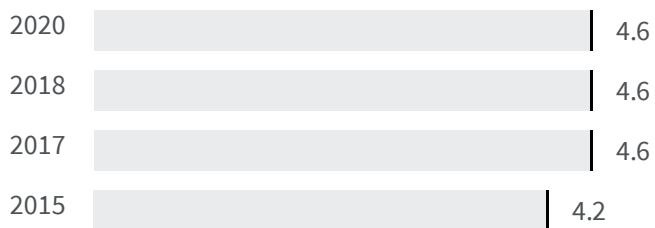

Change of indicators from the second last to the last value

Improvement

No changes

Deterioration

CO2 emissions (Tonnes)

What is the amount of equivalent CO2 in tonnes emitted per inhabitant?

2017 | 2019

6.38 | 6.44

Legend

GROSSETO

Flood risk (%)

What is the percentage of the population exposed to flood risks on the total population?

2018 | 2020

4.6 | 4.6

Legend

GROSSETO