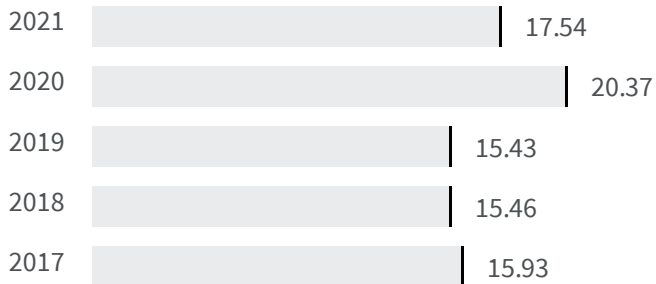

Change of indicators from the second last to the last value

Improvement

No changes

Deterioration

### Gender employment gap (%)

What is the difference between the percentage of working men and the percentage of working women?

2020	2021
20.37	17.54

**Legend**

GORIZIA