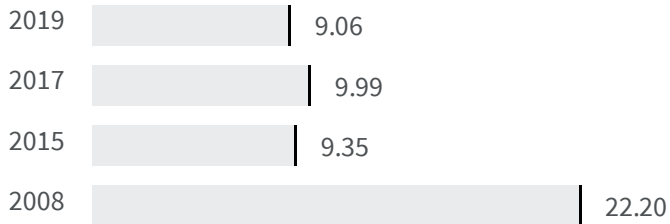

Change of indicators from the second last to the last value

 Improvement

 No changes

 Deterioration

CO2 emissions (Tonnes)

What is the amount of equivalent CO2 in tonnes emitted per inhabitant?

2017 | 2019
9.99 | 9.06

Legend

 GORIZIA

Flood risk (%)

What is the percentage of the population exposed to flood risks on the total population?

2018 | 2020
3.3 | 5.8

Legend

 GORIZIA