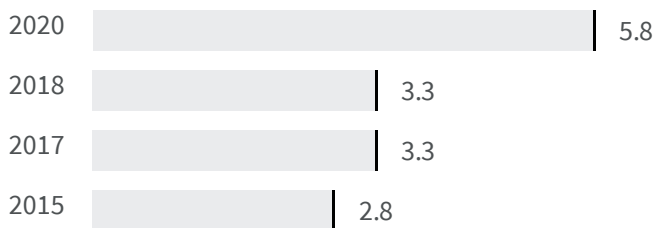

Change of indicators from the second last to the last value

 Improvement

 No changes

 Deterioration

CO2 emissions (Tonnes)

What is the amount of equivalent CO2 in tonnes emitted per inhabitant?

2017 | 2019
9.99 | 9.06

Legend

 GORIZIA

Flood risk (%)

What is the percentage of the population exposed to flood risks on the total population?

2018 | 2020
3.3 | 5.8

Legend

 GORIZIA