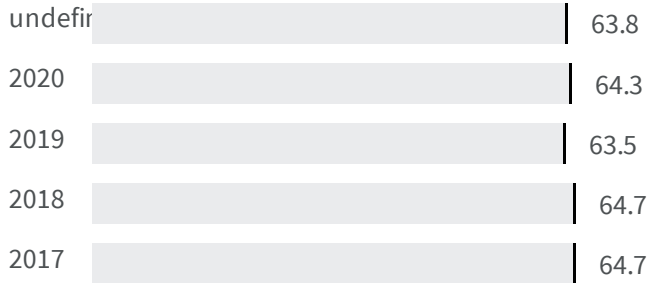

Change of indicators from the second last to the last value

Improvement

No changes

Deterioration

### Separate waste collection (%)

What is the percentage of the separately waste collected on the total amount of urban waste produced?