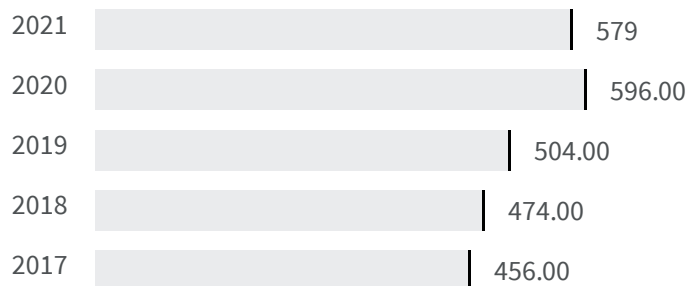

Change of indicators from the second last to the last value

Improvement

No changes

Deterioration

Voter turnout (%)

What is the percentage of the population who voted at the political elections in 2018?

Legend

GENOVA

Efficiency of the courts (Days)

What is the average duration in number of days of the defined civil proceedings in that year?

Legend

GENOVA