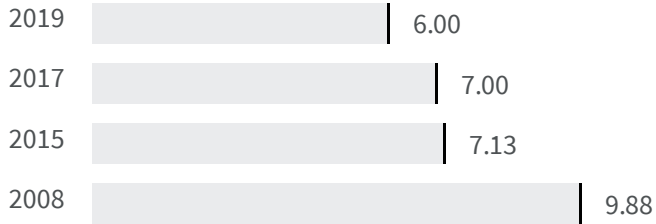

Change of indicators from the second last to the last value

Improvement

No changes

Deterioration

CO2 emissions (Tonnes)

What is the amount of equivalent CO2 in tonnes emitted per inhabitant?

2017 | 2019
7.00 | 6.00

Legend

GENOVA

Flood risk (%)

What is the percentage of the population exposed to flood risks on the total population?

2018 | 2020
13.7 | 13.3

Legend

GENOVA