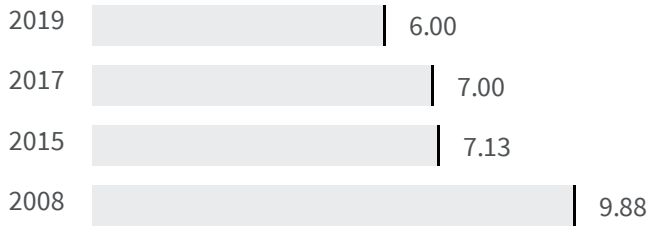

Change of indicators from the second last to the last value

Improvement

No changes

Deterioration

### CO2 emissions (Tonnes)

What is the amount of equivalent CO2 in tonnes emitted per inhabitant?

2017 | 2019  
7.00 | 6.00

**Legend**

GENOVA