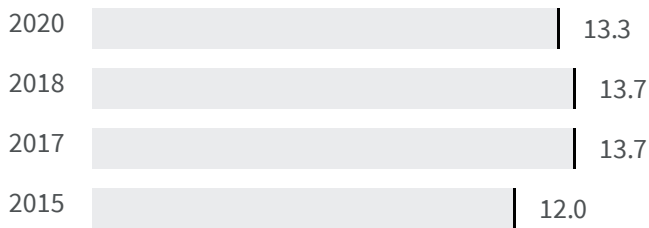

Change of indicators from the second last to the last value

Improvement

No changes

Deterioration

### CO2 emissions (Tonnes)

What is the amount of equivalent CO2 in tonnes emitted per inhabitant?

2017 | 2019  
7.00 | 6.00

**Legend**

GENOVA

### Flood risk (%)

What is the percentage of the population exposed to flood risks on the total population?

2018 | 2020  
13.7 | 13.3

**Legend**

GENOVA