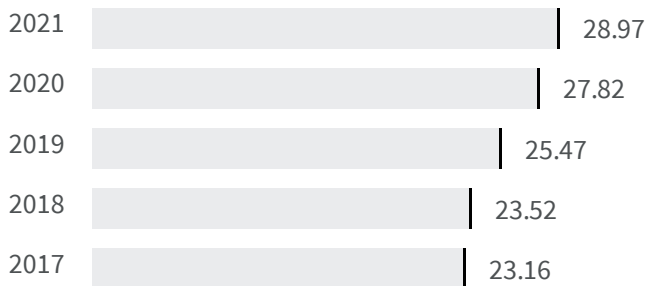

Change of indicators from the second last to the last value

Improvement

No changes

Deterioration

Gender employment gap (%)

What is the difference between the percentage of working men and the percentage of working women?

2020 | 2021
 27.82 | 28.97

Legend

■ FROSINONE

Educational level of women (%)

What is the percentage of women graduates on the total of the graduates?

2011

32.68

Legend