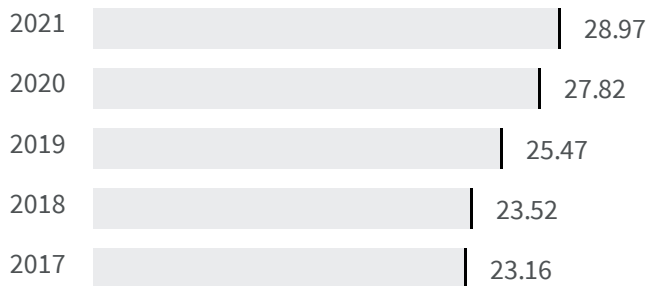

Change of indicators from the second last to the last value

Improvement

No changes

Deterioration

Gender employment gap (%)

What is the difference between the percentage of working men and the percentage of working women?

2020 | 2021
27.82 | 28.97

Legend

FROSINONE

Educational level of women (%)

What is the percentage of women graduates on the total of the graduates?

2011

32.68

Legend